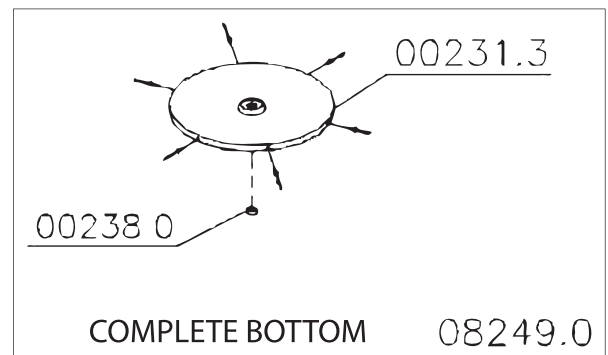

Parts Breakdown

Model PE-BR-0010 13443

Parts Breakdown

Model PE-BR-0010 13443

Parts Breakdown

Model PE-BR-0010 13443

Item No.	Description	Position	Item No.	Description	Position	Item No.	Description	Position
30319	Screw 1/4x3/8 for 13443	00034.5	38113	PFS SEX UNC1 4x1.1 4 RTZB for 13443	00409.0	30222	Washer 2 78x7x20x25mm for 13443	15093.2
30257	Nut UNC 1 4 ZB for 13443	00037.0	38112	Screw 1 4x5 8 for 13443	00544.4	16440	On/Off Switch for 13443	17696.6
30029	Pression Rivet AD-423-S for 13443	00045.0	30350	Nylon Cover CN-4472 for 13443	02031.1	16441	Reset Switch (Breaker) for 13443	17697.4
30234	Washer L 1/4x1 6 ZB for 13443	00100.7	66186	Term. Pre-Isol.AN-2434 for 13443	03283.2	78572	Plug Sext.M32 Black for 13443	17698.2
30270	Washer L 3 8 ZB for 13443	00101.5	16404	Pont Ext Ted 7/8 for 13443	03821.0	78549	CS Housing for 13443	17744.0
69355	Helmet K22 (T-50R) (Half) (Comp) for 13443	00210.0	30341	Screw Nut 1 4 for 13443	04035.5	78553	Complete Housing for 13443	17745.8
30186	Wire Passer Molde 0922231 for 13443	00218.6	27699	Cramp T 18R Small for 13443	04203.0	78548	Strip for 13443	17868.3
30030	Pression Rivet AD-440-S for 13443	00220.8	30245	Latch for 13443	04439.3	30305	Cable 3x1.0mm with Plug for 13443	17898.5
30354	Peeler Base for 13443	00230.5	30292	PFS FCH UNC1 4x1.1 2 RTZB for 13443	04449.0	38114	Door with Rubber for 13443	18531.0
38117	Base for 13443	00231.3	14801	Central Shaft Pin for 13443	04894.1	AG046	Adaptor Ring 3.96mm (Grey) for 13443	20290.8
62452	Central Shaft for 13443	00237.2	27701	MB for 13443	05504.2	27710	Glue Kit for 13443	20468.4
16396	Ball Bearing 6204 Z for 13443	00238.0	38116	Complete Base for 13443	08249.0	78543	Lower Closing Strip for 13443	21495.7
38110	Motor Base for 13443	00240.2	16410	Complete Motor Support for 13443	08250.3	18949	Select Switch 110/220V Compl. for 13443	24375.2
30312	Motor Pulley for 13443	00242.9	30286	Washer 10x28x1.5mm for 13443	08563.4	27720	Omcan Logo (Machines) for 13443	27154.3
16397	Moved Pulley for 13443	00243.7	24020	Niple Set/Reduction for 13443	09240.1	27726	Cord Holder PG13.5 LC+P/9 for 13443	31923.6
16398	Belt Z 625 for 13443	00244.5	16415	Motor 0.5HP 60 Hz 110V for 13443	10903.7	44896	Acrylic Lid for 13443	36534.3
16399	Rubber Flange S027057EAL Mold 085286 for 13443	00247.0	30200	Distancer for 13443	14332.4	27762	Aluminum Oxide No.46 for 13443	36969.1
30352	Pression Rivet AD 665 S for 13443	00251.8	30347	Sextavated Screw UNC1 4x1 RTIN for 13443	14334.0	72278	Abrasive Disc for 13443	37735.0
29993	Rubber Coating 1300x265x6mm for 13443	00258.5	30311	Nut SEX. 1 4 Stainless Steel for 13443	14335.9	78551	Cleaning Maintenance Label for 13443	50665.6
16395	Lock Pin for 13443	00267.4	38115	Sealing Rubber for 13443	14337.5			