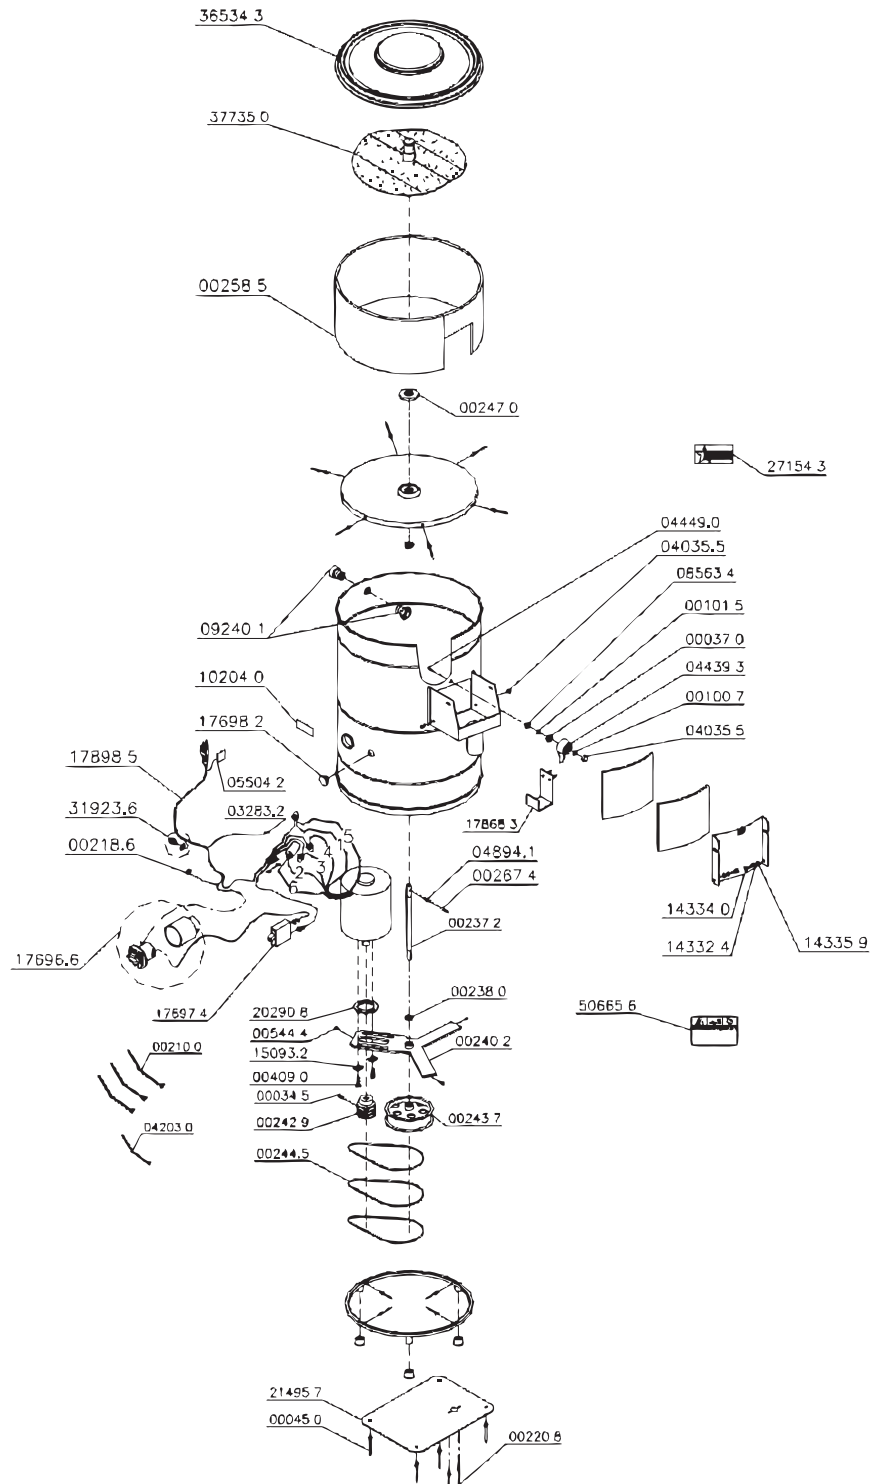

Parts Breakdown

Model PE-BR-0010 13443

Parts Breakdown

Model PE-BR-0010 13443

Parts Breakdown

Model PE-BR-0010 13443

Item No.	Description	Position	Item No.	Description	Position	Item No.	Description	Position
30319	Screw 1/4x3/8 for 13443	00034.5	38113	PFS SEX UNC1 4x1.1 4 RTZB for 13443	00409.0	30222	Washer 2 78x7x20x25mm for 13443	15093.2
30257	Nut UNC 1 4 ZB for 13443	00037.0	38112	Screw 1 4x5 8 for 13443	00544.4	16440	On/Off Switch for 13443	17696.6
30029	Pression Rivet AD-423-S for 13443	00045.0	30350	Nylon Cover CN-4472 for 13443	02031.1	16441	Reset Switch (Breaker) for 13443	17697.4
30234	Washer L 1/4x1 6 ZB for 13443	00100.7	66186	Term. Pre-Isol.AN-2434 for 13443	03283.2	78572	Plug Sext.M32 Black for 13443	17698.2
30270	Washer L 3 8 ZB for 13443	00101.5	16404	Pont Ext Ted 7/8 for 13443	03821.0	78549	CS Housing for 13443	17744.0
69355	Helmet K22 (T-50R) (Half) (Comp) for 13443	00210.0	30341	Screw Nut 1 4 for 13443	04035.5	78553	Complete Housing for 13443	17745.8
30186	Wire Passer Molde 0922231 for 13443	00218.6	27699	Cramp T 18R Small for 13443	04203.0	78548	Strip for 13443	17868.3
30030	Pression Rivet AD-440-S for 13443	00220.8	30245	Latch for 13443	04439.3	30305	Cable 3x1.0mm with Plug for 13443	17898.5
30354	Peeler Base for 13443	00230.5	30292	PFS FCH UNC1 4x1.1 2 RTZB for 13443	04449.0	38114	Door with Rubber for 13443	18531.0
38117	Base for 13443	00231.3	14801	Central Shaft Pin for 13443	04894.1	AG046	Adaptor Ring 3.96mm (Grey) for 13443	20290.8
62452	Central Shaft for 13443	00237.2	27701	MB for 13443	05504.2	27710	Glue Kit for 13443	20468.4
16396	Ball Bearing 6204 Z for 13443	00238.0	38116	Complete Base for 13443	08249.0	78543	Lower Closing Strip for 13443	21495.7
38110	Motor Base for 13443	00240.2	16410	Complete Motor Support for 13443	08250.3	18949	Select Switch 110/220V Compl. for 13443	24375.2
30312	Motor Pulley for 13443	00242.9	30286	Washer 10x28x1.5mm for 13443	08563.4	27720	Omcan Logo (Machines) for 13443	27154.3
16397	Moved Pulley for 13443	00243.7	24020	Niple Set/Reduction for 13443	09240.1	27726	Cord Holder PG13.5 LC+P/9 for 13443	31923.6
16398	Belt Z 625 for 13443	00244.5	16415	Motor 0.5HP 60 Hz 110V for 13443	10903.7	44896	Acrylic Lid for 13443	36534.3
16399	Rubber Flange S027057EAL Mold 085286 for 13443	00247.0	30200	Distancer for 13443	14332.4	27762	Aluminum Oxide No.46 for 13443	36969.1
30352	Pression Rivet AD 665 S for 13443	00251.8	30347	Sextavated Screw UNC1 4x1 RTIN for 13443	14334.0	72278	Abrasive Disc for 13443	37735.0
29993	Rubber Coating 1300x265x6mm for 13443	00258.5	30311	Nut SEX. 1 4 Stainless Steel for 13443	14335.9	78551	Cleaning Maintenance Label for 13443	50665.6
16395	Lock Pin for 13443	00267.4	38115	Sealing Rubber for 13443	14337.5			