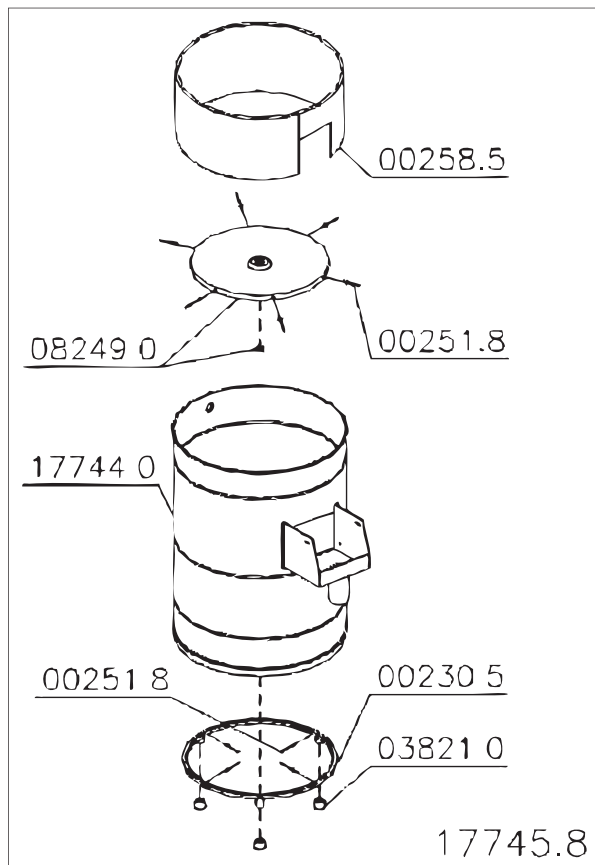

Parts Breakdown

Model PE-BR-0010 13443

Parts Breakdown

Model PE-BR-0010 13443

Parts Breakdown

Model PE-BR-0010 13443

Item No.	Description	Position	Item No.	Description	Position	Item No.	Description	Position
30319	Screw 1/4x3/8 for 13443	00034.5	38113	PFS SEX UNC1 4x1.1 4 RTZB for 13443	00409.0	30222	Washer 2 78x7x20x25mm for 13443	15093.2
30257	Nut UNC 1 4 ZB for 13443	00037.0	38112	Screw 1 4x5 8 for 13443	00544.4	16440	On/Off Switch for 13443	17696.6
30029	Pression Rivet AD-423-S for 13443	00045.0	30350	Nylon Cover CN-4472 for 13443	02031.1	16441	Reset Switch (Breaker) for 13443	17697.4
30234	Washer L 1/4x1 6 ZB for 13443	00100.7	66186	Term. Pre-Isol.AN-2434 for 13443	03283.2	78572	Plug Sext.M32 Black for 13443	17698.2
30270	Washer L 3 8 ZB for 13443	00101.5	16404	Pont Ext Ted 7/8 for 13443	03821.0	78549	CS Housing for 13443	17744.0
69355	Helmet K22 (T-50R) (Half) (Comp) for 13443	00210.0	30341	Screw Nut 1 4 for 13443	04035.5	78553	Complete Housing for 13443	17745.8
30186	Wire Passer Molde 0922231 for 13443	00218.6	27699	Cramp T 18R Small for 13443	04203.0	78548	Strip for 13443	17868.3
30030	Pression Rivet AD-440-S for 13443	00220.8	30245	Latch for 13443	04439.3	30305	Cable 3x1.0mm with Plug for 13443	17898.5
30354	Peeler Base for 13443	00230.5	30292	PFS FCH UNC1 4x1.1 2 RTZB for 13443	04449.0	38114	Door with Rubber for 13443	18531.0
38117	Base for 13443	00231.3	14801	Central Shaft Pin for 13443	04894.1	AG046	Adaptor Ring 3.96mm (Grey) for 13443	20290.8
62452	Central Shaft for 13443	00237.2	27701	MB for 13443	05504.2	27710	Glue Kit for 13443	20468.4
16396	Ball Bearing 6204 Z for 13443	00238.0	38116	Complete Base for 13443	08249.0	78543	Lower Closing Strip for 13443	21495.7
38110	Motor Base for 13443	00240.2	16410	Complete Motor Support for 13443	08250.3	18949	Select Switch 110/220V Compl. for 13443	24375.2
30312	Motor Pulley for 13443	00242.9	30286	Washer 10x28x1.5mm for 13443	08563.4	27720	Omcan Logo (Machines) for 13443	27154.3
16397	Moved Pulley for 13443	00243.7	24020	Niple Set/Reduction for 13443	09240.1	27726	Cord Holder PG13.5 LC+P/9 for 13443	31923.6
16398	Belt Z 625 for 13443	00244.5	16415	Motor 0.5HP 60 Hz 110V for 13443	10903.7	44896	Acrylic Lid for 13443	36534.3
16399	Rubber Flange S027057EAL Mold 085286 for 13443	00247.0	30200	Distancer for 13443	14332.4	27762	Aluminum Oxide No.46 for 13443	36969.1
30352	Pression Rivet AD 665 S for 13443	00251.8	30347	Sextavated Screw UNC1 4x1 RTIN for 13443	14334.0	72278	Abrasive Disc for 13443	37735.0
29993	Rubber Coating 1300x265x6mm for 13443	00258.5	30311	Nut SEX. 1 4 Stainless Steel for 13443	14335.9	78551	Cleaning Maintenance Label for 13443	50665.6
16395	Lock Pin for 13443	00267.4	38115	Sealing Rubber for 13443	14337.5			