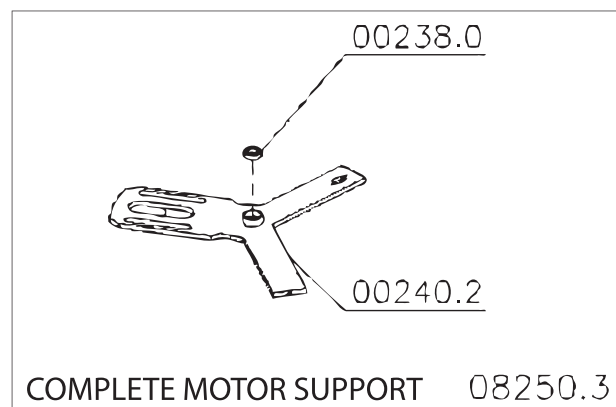

Parts Breakdown

Model PE-BR-0010 13443

Parts Breakdown

Model PE-BR-0010 13443

Parts Breakdown

Model PE-BR-0010 13443

Item No.	Description	Position	Item No.	Description	Position	Item No.	Description	Position
30319	Screw 1/4x3/8 for 13443	00034.5	38113	PFS SEX UNC1 4x1.1 4 RTZB for 13443	00409.0	30222	Washer 2 78x7x20x25mm for 13443	15093.2
30257	Nut UNC 1 4 ZB for 13443	00037.0	38112	Screw 1 4x5 8 for 13443	00544.4	16440	On/Off Switch for 13443	17696.6
30029	Pression Rivet AD-423-S for 13443	00045.0	30350	Nylon Cover CN-4472 for 13443	02031.1	16441	Reset Switch (Breaker) for 13443	17697.4
30234	Washer L 1/4x1 6 ZB for 13443	00100.7	66186	Term. Pre-Isol.AN-2434 for 13443	03283.2	78572	Plug Sext.M32 Black for 13443	17698.2
30270	Washer L 3 8 ZB for 13443	00101.5	16404	Pont Ext Ted 7/8 for 13443	03821.0	78549	CS Housing for 13443	17744.0
69355	Helmet K22 (T-50R) (Half) (Comp) for 13443	00210.0	30341	Screw Nut 1 4 for 13443	04035.5	78553	Complete Housing for 13443	17745.8
30186	Wire Passer Molde 0922231 for 13443	00218.6	27699	Cramp T 18R Small for 13443	04203.0	78548	Strip for 13443	17868.3
30030	Pression Rivet AD-440-S for 13443	00220.8	30245	Latch for 13443	04439.3	30305	Cable 3x1.0mm with Plug for 13443	17898.5
30354	Peeler Base for 13443	00230.5	30292	PFS FCH UNC1 4x1.1 2 RTZB for 13443	04449.0	38114	Door with Rubber for 13443	18531.0
38117	Base for 13443	00231.3	14801	Central Shaft Pin for 13443	04894.1	AG046	Adaptor Ring 3.96mm (Grey) for 13443	20290.8
62452	Central Shaft for 13443	00237.2	27701	MB for 13443	05504.2	27710	Glue Kit for 13443	20468.4
16396	Ball Bearing 6204 Z for 13443	00238.0	38116	Complete Base for 13443	08249.0	78543	Lower Closing Strip for 13443	21495.7
38110	Motor Base for 13443	00240.2	16410	Complete Motor Support for 13443	08250.3	18949	Select Switch 110/220V Compl. for 13443	24375.2
30312	Motor Pulley for 13443	00242.9	30286	Washer 10x28x1.5mm for 13443	08563.4	27720	Omcan Logo (Machines) for 13443	27154.3
16397	Moved Pulley for 13443	00243.7	24020	Niple Set/Reduction for 13443	09240.1	27726	Cord Holder PG13.5 LC+P/9 for 13443	31923.6
16398	Belt Z 625 for 13443	00244.5	16415	Motor 0.5HP 60 Hz 110V for 13443	10903.7	44896	Acrylic Lid for 13443	36534.3
16399	Rubber Flange S027057EAL Mold 085286 for 13443	00247.0	30200	Distancer for 13443	14332.4	27762	Aluminum Oxide No.46 for 13443	36969.1
30352	Pression Rivet AD 665 S for 13443	00251.8	30347	Sextavated Screw UNC1 4x1 RTIN for 13443	14334.0	72278	Abrasive Disc for 13443	37735.0
29993	Rubber Coating 1300x265x6mm for 13443	00258.5	30311	Nut SEX. 1 4 Stainless Steel for 13443	14335.9	78551	Cleaning Maintenance Label for 13443	50665.6
16395	Lock Pin for 13443	00267.4	38115	Sealing Rubber for 13443	14337.5			