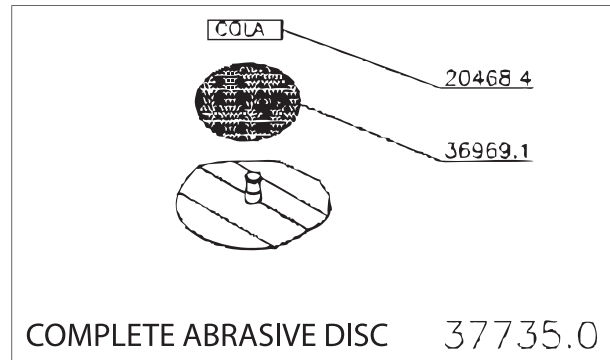

Parts Breakdown

Model PE-BR-0010 13443

Parts Breakdown

Model PE-BR-0010 13443

Parts Breakdown

Model PE-BR-0010 13443

Item No.	Description	Position	Item No.	Description	Position	Item No.	Description	Position
30319	Screw 1/4x3/8 for 13443	00034.5	38113	PFS SEX UNC1 4x1.1 4 RTZB for 13443	00409.0	30222	Washer 2 78x7x20x25mm for 13443	15093.2
30257	Nut UNC 1 4 ZB for 13443	00037.0	38112	Screw 1 4x5 8 for 13443	00544.4	16440	On/Off Switch for 13443	17696.6
30029	Pression Rivet AD-423-S for 13443	00045.0	30350	Nylon Cover CN-4472 for 13443	02031.1	16441	Reset Switch (Breaker) for 13443	17697.4
30234	Washer L 1/4x1 6 ZB for 13443	00100.7	66186	Term. Pre-Isol.AN-2434 for 13443	03283.2	78572	Plug Sext.M32 Black for 13443	17698.2
30270	Washer L 3 8 ZB for 13443	00101.5	16404	Pont Ext Ted 7/8 for 13443	03821.0	78549	CS Housing for 13443	17744.0
69355	Helmet K22 (T-50R) (Half) (Comp) for 13443	00210.0	30341	Screw Nut 1 4 for 13443	04035.5	78553	Complete Housing for 13443	17745.8
30186	Wire Passer Molde 0922231 for 13443	00218.6	27699	Cramp T 18R Small for 13443	04203.0	78548	Strip for 13443	17868.3
30030	Pression Rivet AD-440-S for 13443	00220.8	30245	Latch for 13443	04439.3	30305	Cable 3x1.0mm with Plug for 13443	17898.5
30354	Peeler Base for 13443	00230.5	30292	PFS FCH UNC1 4x1.1 2 RTZB for 13443	04449.0	38114	Door with Rubber for 13443	18531.0
38117	Base for 13443	00231.3	14801	Central Shaft Pin for 13443	04894.1	AG046	Adaptor Ring 3.96mm (Grey) for 13443	20290.8
62452	Central Shaft for 13443	00237.2	27701	MB for 13443	05504.2	27710	Glue Kit for 13443	20468.4
16396	Ball Bearing 6204 Z for 13443	00238.0	38116	Complete Base for 13443	08249.0	78543	Lower Closing Strip for 13443	21495.7
38110	Motor Base for 13443	00240.2	16410	Complete Motor Support for 13443	08250.3	18949	Select Switch 110/220V Compl. for 13443	24375.2
30312	Motor Pulley for 13443	00242.9	30286	Washer 10x28x1.5mm for 13443	08563.4	27720	Omcan Logo (Machines) for 13443	27154.3
16397	Moved Pulley for 13443	00243.7	24020	Niple Set/Reduction for 13443	09240.1	27726	Cord Holder PG13.5 LC+P/9 for 13443	31923.6
16398	Belt Z 625 for 13443	00244.5	16415	Motor 0.5HP 60 Hz 110V for 13443	10903.7	44896	Acrylic Lid for 13443	36534.3
16399	Rubber Flange S027057EAL Mold 085286 for 13443	00247.0	30200	Distancer for 13443	14332.4	27762	Aluminum Oxide No.46 for 13443	36969.1
30352	Pression Rivet AD 665 S for 13443	00251.8	30347	Sextavated Screw UNC1 4x1 RTIN for 13443	14334.0	72278	Abrasive Disc for 13443	37735.0
29993	Rubber Coating 1300x265x6mm for 13443	00258.5	30311	Nut SEX. 1 4 Stainless Steel for 13443	14335.9	78551	Cleaning Maintenance Label for 13443	50665.6
16395	Lock Pin for 13443	00267.4	38115	Sealing Rubber for 13443	14337.5			