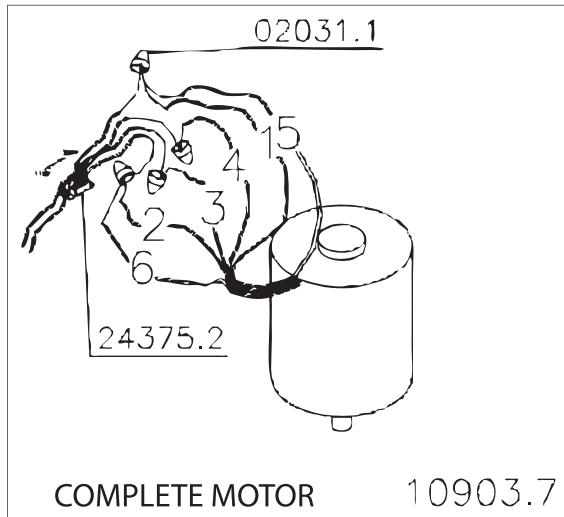

Parts Breakdown

Model PE-BR-0010 13443

Parts Breakdown

Model PE-BR-0010 13443

Parts Breakdown

Model PE-BR-0010 13443

Item No.	Description	Position	Item No.	Description	Position	Item No.	Description	Position
30319	Screw 1/4x3/8 for 13443	00034.5	38113	PFS SEX UNC1 4x1.1 4 RTZB for 13443	00409.0	30222	Washer 2 78x7x20x25mm for 13443	15093.2
30257	Nut UNC 1 4 ZB for 13443	00037.0	38112	Screw 1 4x5 8 for 13443	00544.4	16440	On/Off Switch for 13443	17696.6
30029	Pression Rivet AD-423-S for 13443	00045.0	30350	Nylon Cover CN-4472 for 13443	02031.1	16441	Reset Switch (Breaker) for 13443	17697.4
30234	Washer L 1/4x1 6 ZB for 13443	00100.7	66186	Term. Pre-Isol.AN-2434 for 13443	03283.2	78572	Plug Sext.M32 Black for 13443	17698.2
30270	Washer L 3 8 ZB for 13443	00101.5	16404	Pont Ext Ted 7/8 for 13443	03821.0	78549	CS Housing for 13443	17744.0
69355	Helmet K22 (T-50R) (Half) (Comp) for 13443	00210.0	30341	Screw Nut 1 4 for 13443	04035.5	78553	Complete Housing for 13443	17745.8
30186	Wire Passer Molde 0922231 for 13443	00218.6	27699	Cramp T 18R Small for 13443	04203.0	78548	Strip for 13443	17868.3
30030	Pression Rivet AD-440-S for 13443	00220.8	30245	Latch for 13443	04439.3	30305	Cable 3x1.0mm with Plug for 13443	17898.5
30354	Peeler Base for 13443	00230.5	30292	PFS FCH UNC1 4x1.1 2 RTZB for 13443	04449.0	38114	Door with Rubber for 13443	18531.0
38117	Base for 13443	00231.3	14801	Central Shaft Pin for 13443	04894.1	AG046	Adaptor Ring 3.96mm (Grey) for 13443	20290.8
62452	Central Shaft for 13443	00237.2	27701	MB for 13443	05504.2	27710	Glue Kit for 13443	20468.4
16396	Ball Bearing 6204 Z for 13443	00238.0	38116	Complete Base for 13443	08249.0	78543	Lower Closing Strip for 13443	21495.7
38110	Motor Base for 13443	00240.2	16410	Complete Motor Support for 13443	08250.3	18949	Select Switch 110/220V Compl. for 13443	24375.2
30312	Motor Pulley for 13443	00242.9	30286	Washer 10x28x1.5mm for 13443	08563.4	27720	Omcan Logo (Machines) for 13443	27154.3
16397	Moved Pulley for 13443	00243.7	24020	Niple Set/Reduction for 13443	09240.1	27726	Cord Holder PG13.5 LC+P/9 for 13443	31923.6
16398	Belt Z 625 for 13443	00244.5	16415	Motor 0.5HP 60 Hz 110V for 13443	10903.7	44896	Acrylic Lid for 13443	36534.3
16399	Rubber Flange S027057EAL Mold 085286 for 13443	00247.0	30200	Distancer for 13443	14332.4	27762	Aluminum Oxide No.46 for 13443	36969.1
30352	Pression Rivet AD 665 S for 13443	00251.8	30347	Sextavated Screw UNC1 4x1 RTIN for 13443	14334.0	72278	Abrasive Disc for 13443	37735.0
29993	Rubber Coating 1300x265x6mm for 13443	00258.5	30311	Nut SEX. 1 4 Stainless Steel for 13443	14335.9	78551	Cleaning Maintenance Label for 13443	50665.6
16395	Lock Pin for 13443	00267.4	38115	Sealing Rubber for 13443	14337.5			